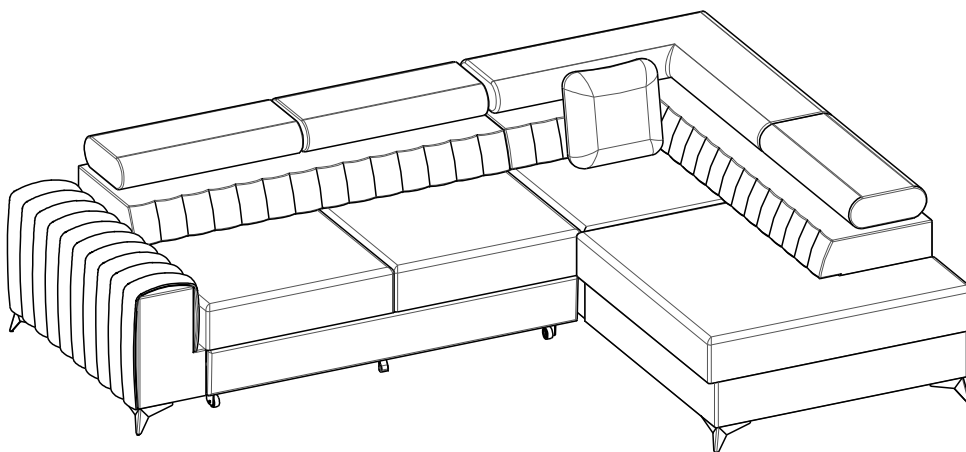

# LAURENCE

scan QR code

complete  
instruction for  
assembling  
the furniture

6x

2x

16x

8x

25min