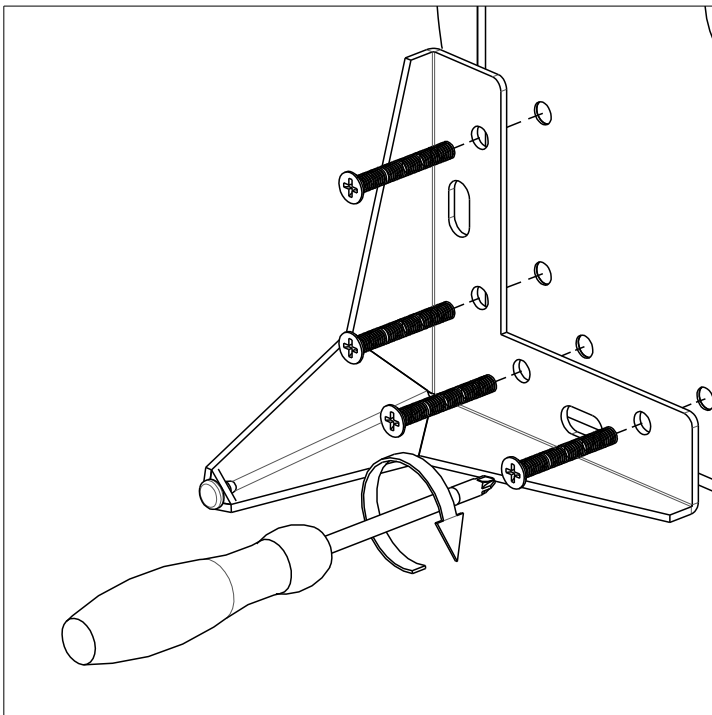

# LAURENCE

scan QR code

complete  
instruction for  
assembling  
the furniture

6x

2x

16x

8x

25min