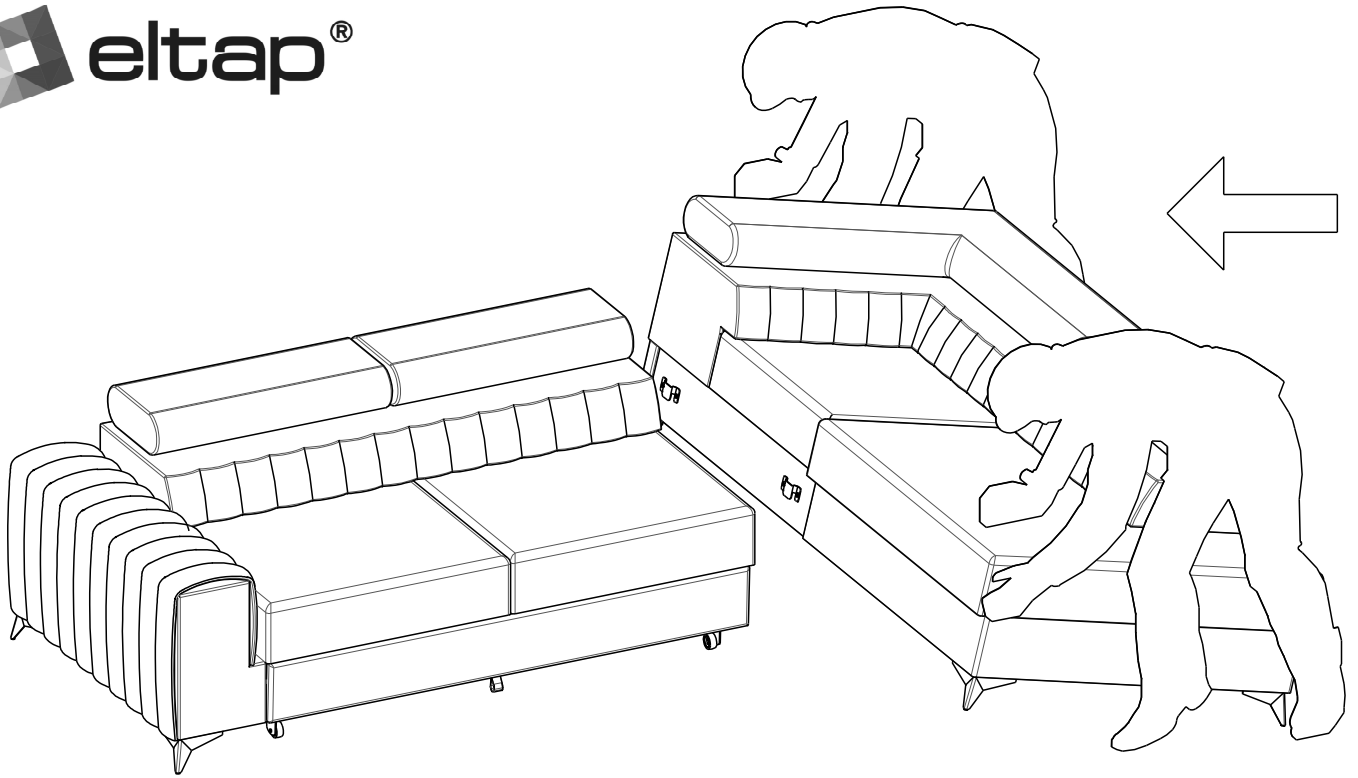

# LAURENCE

scan QR code

complete  
instruction for  
assembling  
the furniture

6x

2x

16x

8x

25min