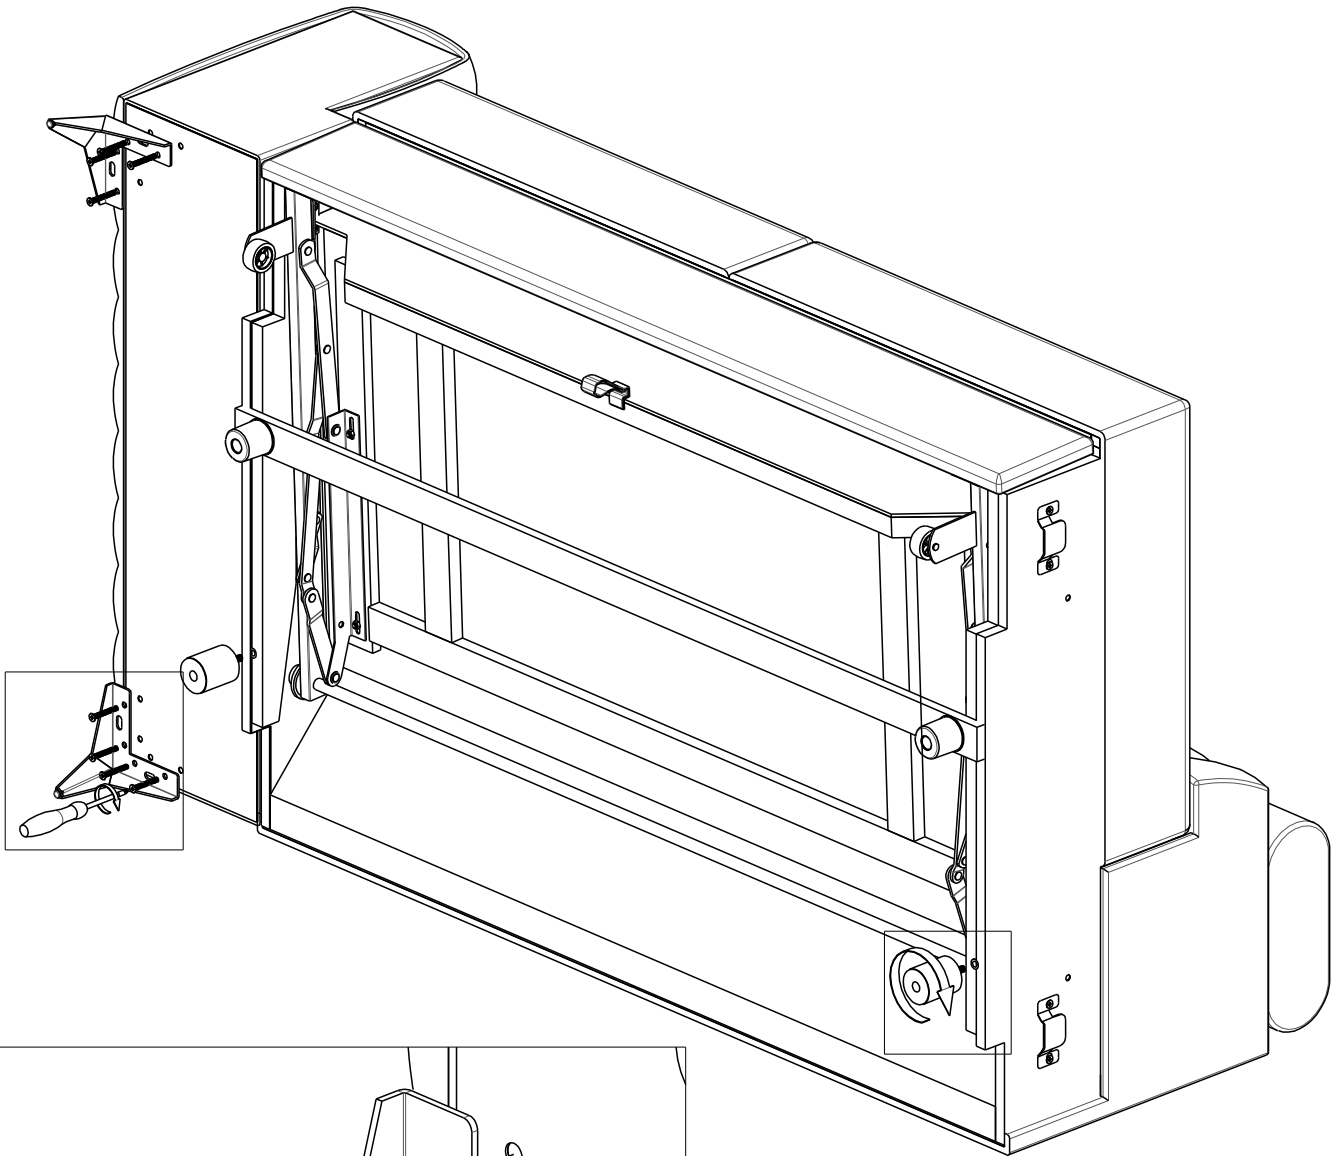

# LAURENCE

scan QR code

complete  
instruction for  
assembling  
the furniture

6x

2x

16x

8x

25min