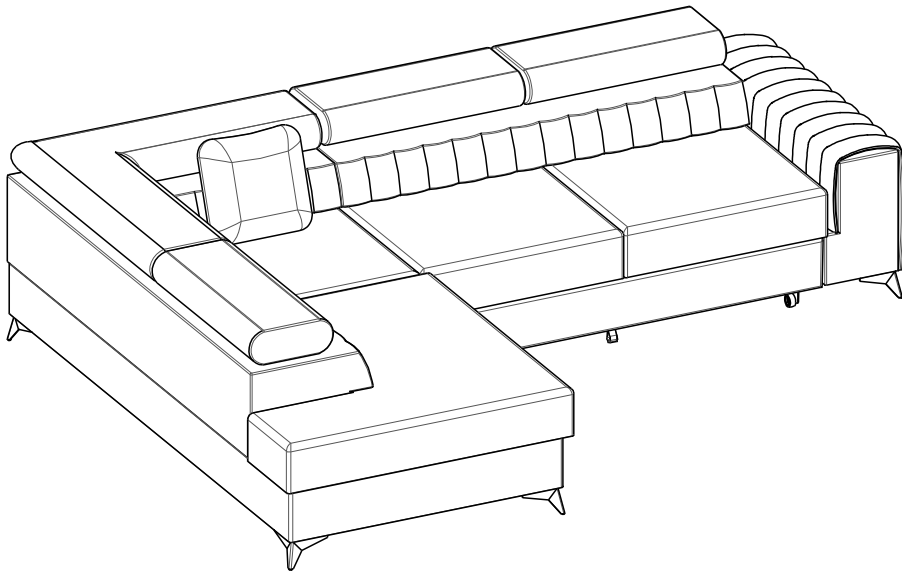

eltap<sup>®</sup>

# LAURENCE

scan QR code

complete  
instruction for  
assembling  
the furniture

6x

2x

16x

8x

25min