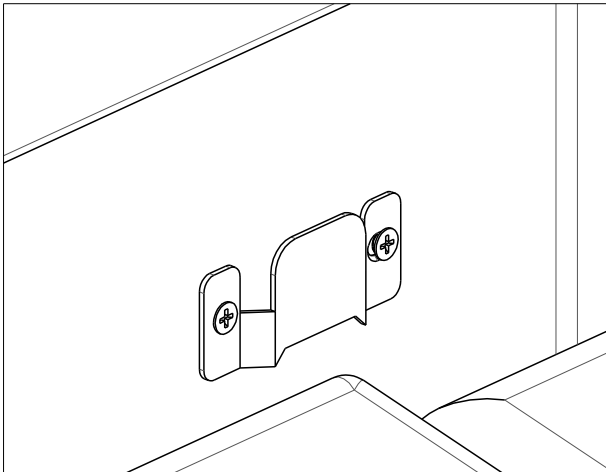

# LAURENCE

scan QR code

complete  
instruction for  
assembling  
the furniture

6x

2x

16x

8x

25min