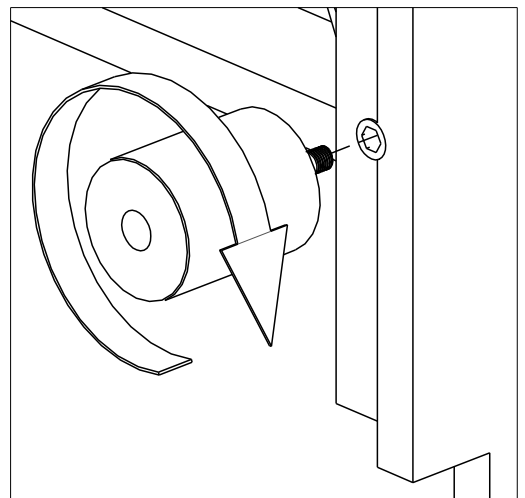

# LAURENCE

scan QR code

complete  
instruction for  
assembling  
the furniture

6x

2x

16x

8x

25min