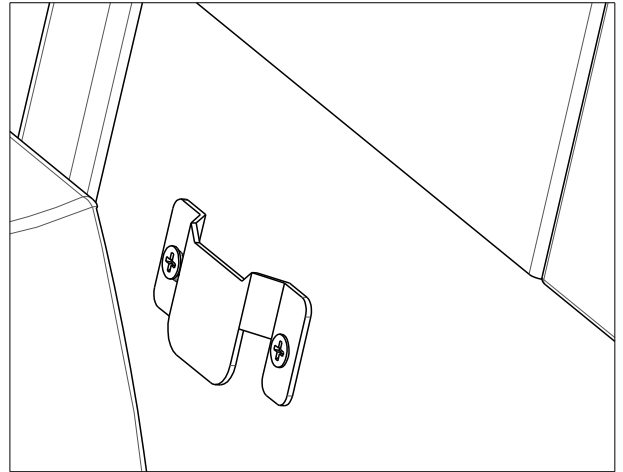

# LAURENCE

scan QR code

complete  
instruction for  
assembling  
the furniture

6x

2x

16x

8x

25min