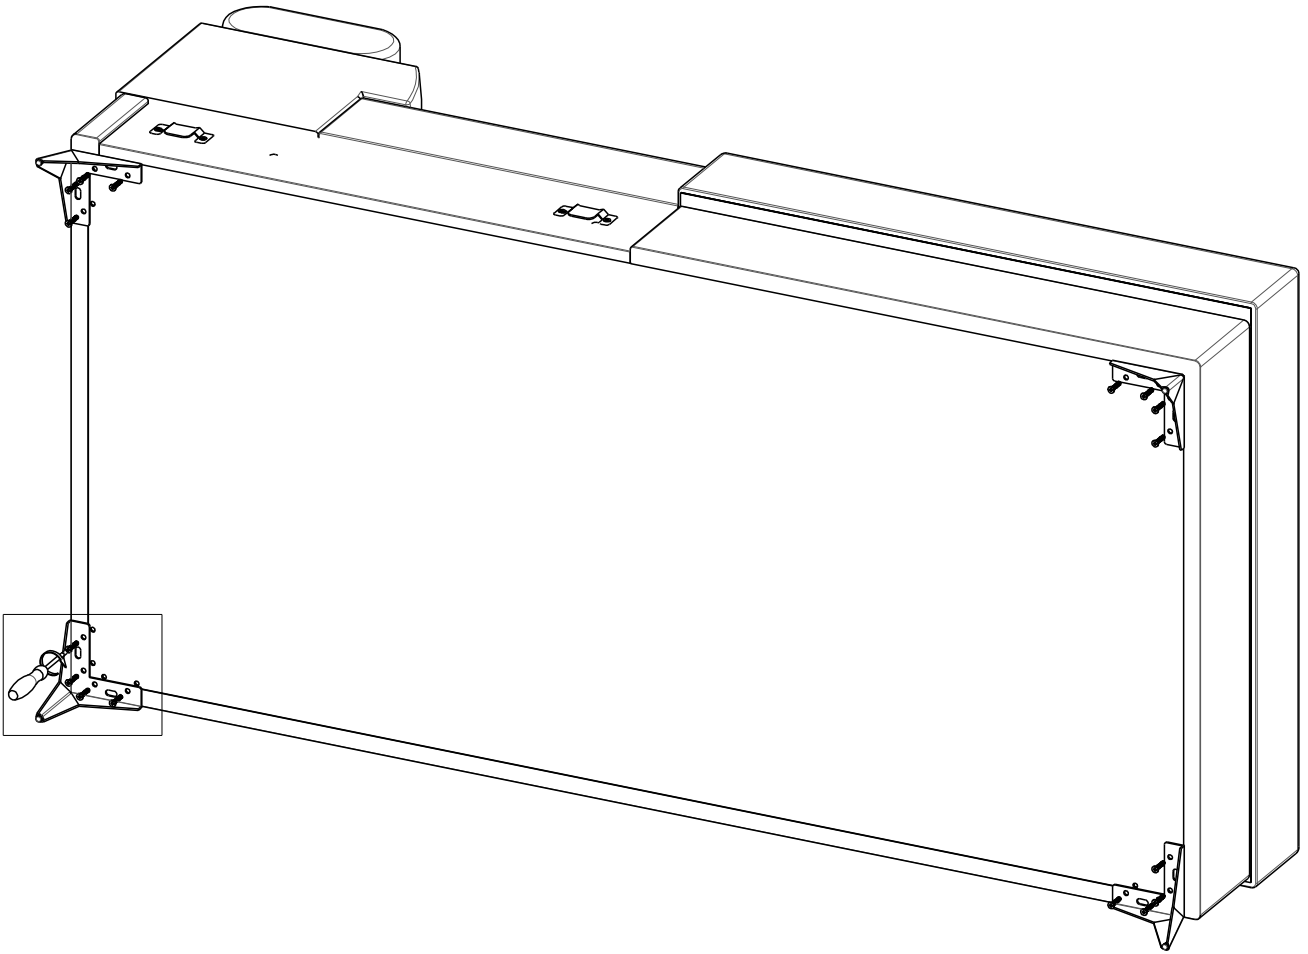

# LAURENCE

scan QR code

complete  
instruction for  
assembling  
the furniture

6x

2x

16x

8x

25min