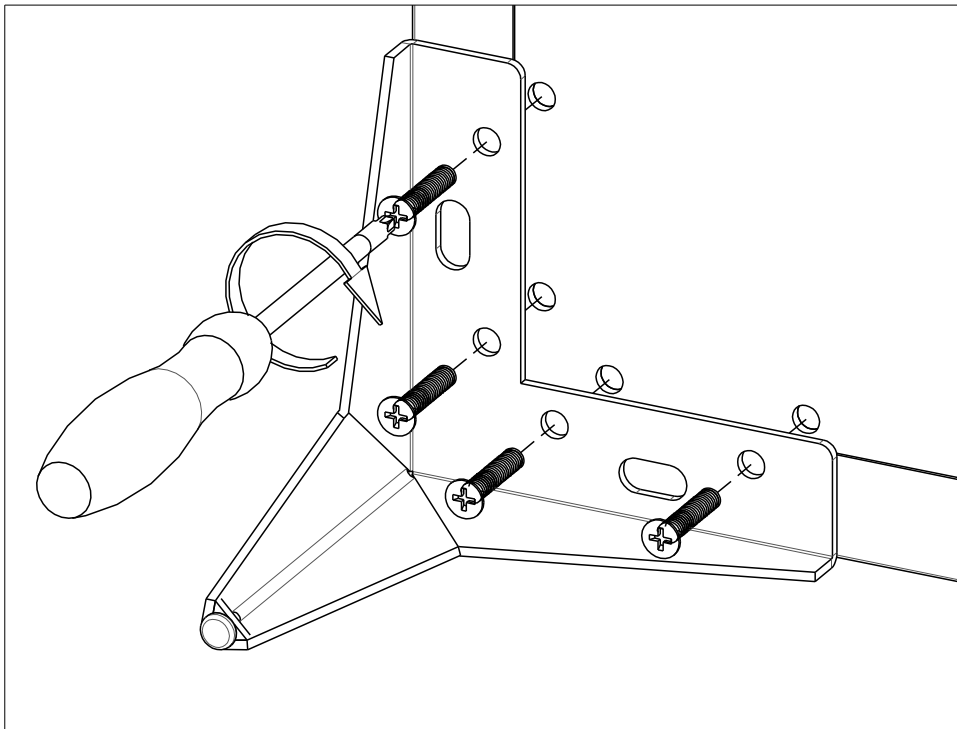

# LAURENCE

scan QR code

complete  
instruction for  
assembling  
the furniture

6x

2x

16x

8x

25min