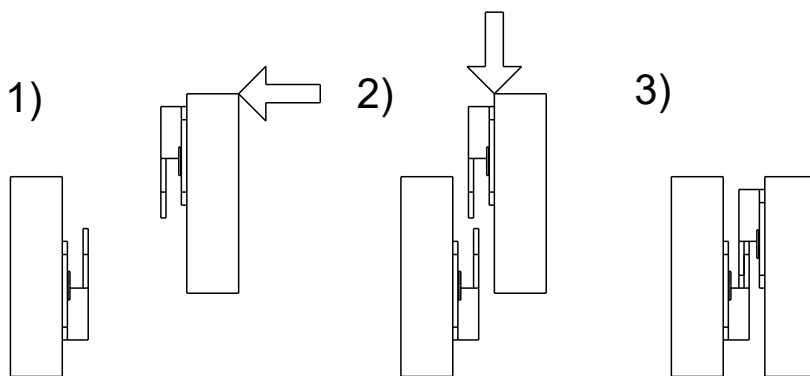

# LAURENCE

scan QR code

complete  
instruction for  
assembling  
the furniture

6x

2x

16x

8x

25min